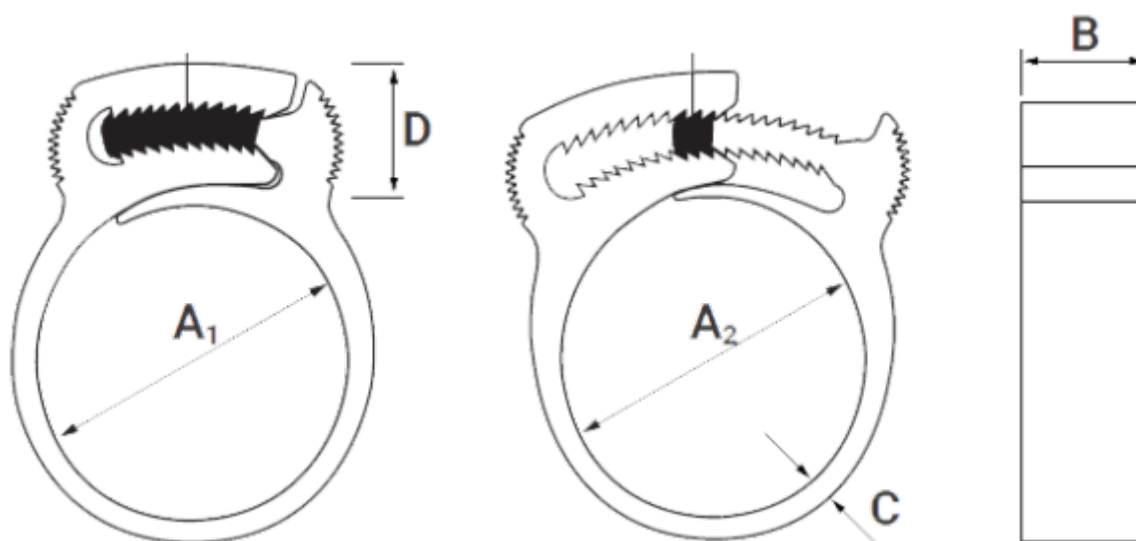

Article number: 5637

Description: KLEEclips type 96 Ø95.5-101.6

Measures

A1	= 97.7
A2	= 104.0
B	= 8.5
C	= 2.6
D	= 17.4
Size	= 96
Weight (g)	= 142